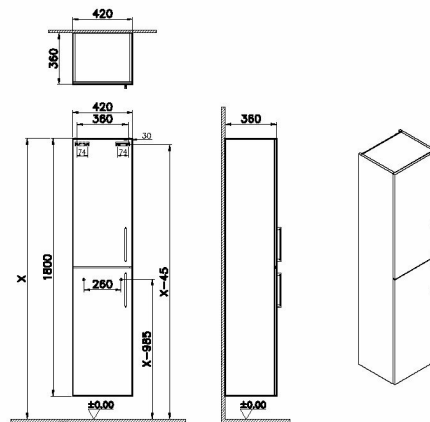

Name	Root Flat Tall Unit
Collection	Root Flat
Height	180
Depth	35 cm
Width	40 cm
Finish-Front	PET
Finish-Body	MDF
Guarantee	2 Years
Door Hinge Position	Left
Grip	Chrome Bar Handle
Assembly	Wall-Hung
Designer	VitrA Design Team
Colour	Matt dark blue

Product Code: 68004

Description

VitrA reserves the right to make changes in products and technical details without prior notice.

All drawings contain the necessary measurements which are subject to standard tolerances. For exact measurements, in particular for customized installation scenarios, it can only be taken from the finished ceramic product.