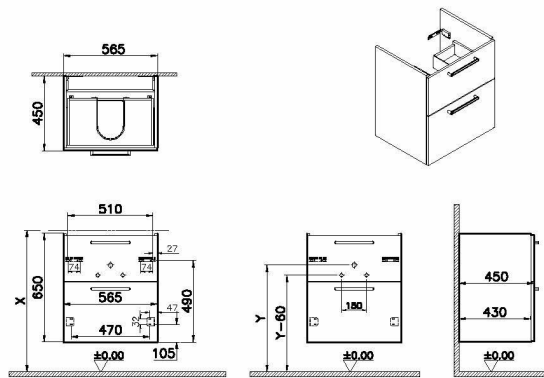

Name	Root Flat Washbasin Unit
Collection	Root Flat
Depth	46 cm
Width	60 cm
Finish-Front	PET
Finish-Body	MDF
Designer	VitrA Design Team
Colour	Matt dark blue
Grip	Chrome Bar Handle
Washbasin Type	without washbasin

Product Code: 67948

Description

60cm, Matt Dark Blue, with two drawers

VitrA reserves the right to make changes in products and technical details without prior notice.

All drawings contain the necessary measurements which are subject to standard tolerances. For exact measurements, in particular for customized installation scenarios, it can only be taken from the finished ceramic product.