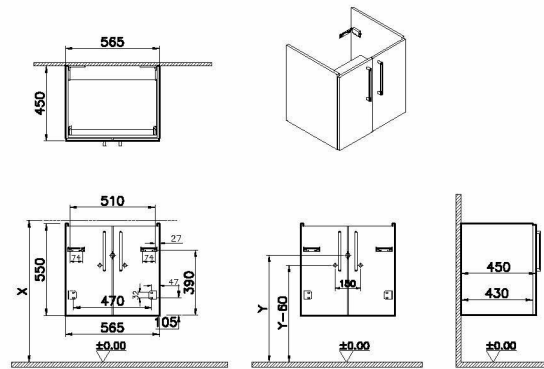

Name	Root Flat Washbasin Unit
Collection	Root Flat
Depth	46 cm
Width	60 cm
Finish-Front	PET
Finish-Body	MDF
Grip	Chrome Bar Handle
Washbasin Type	without washbasin
Designer	VitrA Design Team
Colour	Matt rock grey

## Description

60cm, compact, Matt Rock Grey, with doors

VitrA reserves the right to make changes in products and technical details without prior notice.

All drawings contain the necessary measurements which are subject to standard tolerances. For exact measurements, in particular for customized installation scenarios, it can only be taken from the finished ceramic product.