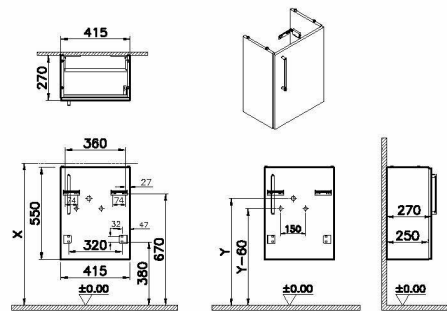

Name	Root Flat Washbasin Unit
Collection	Root Flat
Height	55
Width	45 cm
Depth	28 cm
Finish-Front	PET
Grip	Chrome Bar Handle
Washbasin Type	without washbasin
Designer	VitrA Design Team
Colour	Matt rock grey
Finish-Body	MDF

Product Code: 67826

Description

45cm, compact, Matt Rock Grey, with door, right hand hinged

VitrA reserves the right to make changes in products and technical details without prior notice.

All drawings contain the necessary measurements which are subject to standard tolerances. For exact measurements, in particular for customized installation scenarios, it can only be taken from the finished ceramic product.