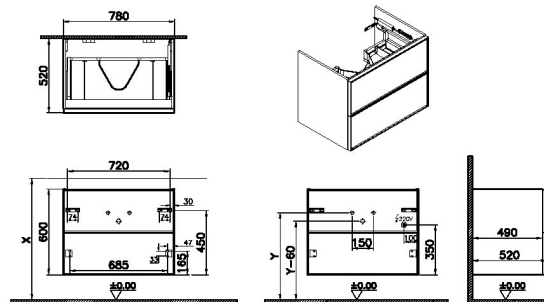

Name	M-Line Edge Light Oak Washbasin Unit - 80cm
Collection	M-line Edge
Height	490
Width	777
Depth	600
Colour	Light oak
Designer	VitrA Design Team
Assembly	Wall hung
Soft close	Yes
Grip	Push to open
Lighting type	Indoor Lighting
Lighting	Yes
Finish-Body	Composite Veneered
Finish-Front	Composite Veneered
Syphon	Syphon Not Included
Finish	Melamine
Brand	VitrA
Kelvin	3000K
LED IP	IP20
Led Switch	Motion sensor
Energy Label	G
Watt	8,1
Driver IP	IP67
Syphon Cut-Out	Yes

Product Code: 67359

Description

VitrA reserves the right to make changes in products and technical details without prior notice.

All drawings contain the necessary measurements which are subject to standard tolerances. For exact measurements, in particular for customized installation scenarios, it can only be taken from the finished ceramic product.