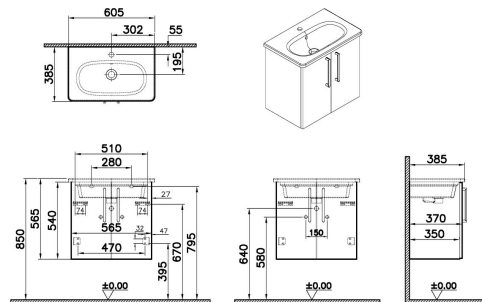

Name	Root Flat Washbasin Unit
Collection	Root Flat
Height	55
Width	57
Depth	38
Colour	Glossy white
Designer	VitrA Design Team
Assembly	Wall hung
Tap Hole Options	1 Faucet Hole
Soft close	Yes
Certificate	CE
Grip	Chrome Bar Handle
Washbasin Type	Ceramic vanity
Guarantee	2 year
Lighting	No
Finish-Body	PET
Finish-Front	PET
Tap Hole Position	Middle
Washbasin colour	White
Syphon	Syphon Included
Finish	PET
Code Of Basin Included	7790B003-0001
Brand	VitrA
Body Colour	Pearl grey high gloss
Syphon Cut-Out	No

## Description

VitrA reserves the right to make changes in products and technical details without prior notice.

All drawings contain the necessary measurements which are subject to standard tolerances. For exact measurements, in particular for customized installation scenarios, it can only be taken from the finished ceramic product.