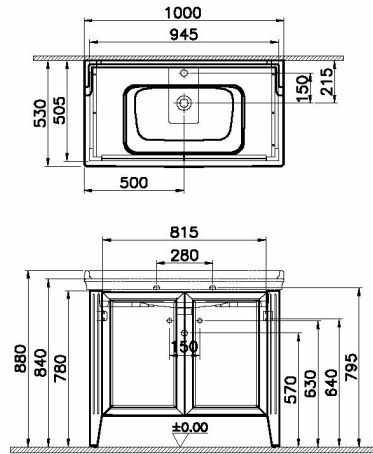

Name	Valarte Washbasin Unit
Collection	Valarte
Width	100 cm
Depth	53 cm
Washbasin colour	White
Syphon	Not Included
Lighting	No
Finish-Body	Thermoform
Guarantee	2 Years
Washbasin Type	Ceramic Washbasin
Grip	Chrome
Tap Hole Options	1 Tap Hole
Designer	VitrA Design Team
Colour	Matt Grey

Product Code: 62157

Description

100 cm, with doors, with vanity washbasin, one faucet hole, Matte Grey

VitrA reserves the right to make changes in products and technical details without prior notice.

All drawings contain the necessary measurements which are subject to standard tolerances. For exact measurements, in particular for customized installation scenarios, it can only be taken from the finished ceramic product.