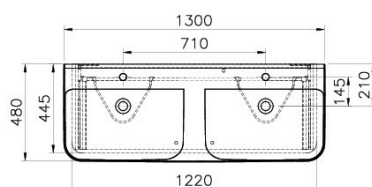

Name	Sento Matt White Double Washbasin Unit - 130 cm
Collection	Sento
Height	62
Width	130
Depth	485
Colour	Matt white
Awards	Good Design
Awards	IF Design
Designer	Pentagon
Assembly	Wall hung
Tap Hole Options	2 Faucet Holes
Soft close	Yes
Certificate	CE
Grip	No handle
Washbasin Type	Ceramic vanity double bowl
Guarantee	2 year
Lighting type	Ambiance LED
Lighting	Yes
Finish-Body	PVC
Finish-Front	PVC
Tap Hole Position	Double Bowl
Washbasin colour	White
Syphon	Syphon Not Included
Finish	PVC
Code Of Basin Included	5949B003-0001
Brand	VitrA
Kelvin	3000K
LED IP	IP44
Led Switch	Motion sensor
Energy Label	G
Watt	8
Body Colour	Matt White
Driver IP	IP67
Syphon Cut-Out	Yes

Product Code: 61187

Description

130 cm, with 2 drawers, with double washbasins, without legs, Matt White

VitrA reserves the right to make changes in products and technical details without prior notice.

All drawings contain the necessary measurements which are subject to standard tolerances. For exact measurements, in particular for customized installation scenarios, it can only be taken from the finished ceramic product.