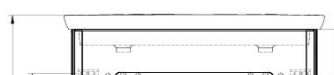

Name	Sento Matt White Double Washbasin Unit - 130 cm
Collection	Sento
Height	62
Width	130
Depth	485
Colour	Matt white
Awards	Good Design
Awards	IF Design
Designer	Pentagon
Assembly	Wall hung
Tap Hole Options	2 Faucet Holes
Soft close	Yes
Certificate	CE
Grip	No handle
Washbasin Type	Ceramic vanity double bowl
Guarantee	2 year
Lighting type	Ambiance LED
Lighting	Yes
Finish-Body	PVC
Finish-Front	PVC
Tap Hole Position	Double Bowl
Washbasin colour	White
Syphon	Syphon Not Included
Finish	PVC
Code Of Basin Included	5949B003-0001
Brand	VitrA
Kelvin	3000K
LED IP	IP44
Led Switch	Motion sensor
Energy Label	G
Watt	8
Body Colour	Matt White
Driver IP	IP67
Syphon Cut-Out	Yes

Product Code: 61187

Description

130 cm, with 2 drawers, with double washbasins, without legs, Matt White

VitrA reserves the right to make changes in products and technical details without prior notice.

All drawings contain the necessary measurements which are subject to standard tolerances. For exact measurements, in particular for customized installation scenarios, it can only be taken from the finished ceramic product.