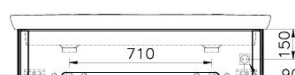

Name	Sento Matt White Double Washbasin Unit - 130 cm
Collection	Sento
Height	62
Width	130
Depth	485
Colour	Matt white
Awards	Good Design
Awards	IF Design
Designer	Pentagon
Assembly	Wall hung
Tap Hole Options	2 Faucet Holes
Soft close	Yes
Certificate	CE
Grip	No handle
Washbasin Type	Ceramic vanity double bowl
Guarantee	2 year
Lighting type	Ambiance LED
Lighting	Yes
Finish-Body	PVC
Finish-Front	PVC
Tap Hole Position	Double Bowl
Washbasin colour	White
Syphon	Syphon Not Included
Finish	PVC
Code Of Basin Included	5949B003-0001
Brand	VitrA
Kelvin	3000K
LED IP	IP44
Led Switch	Motion sensor
Energy Label	G
Watt	8
Body Colour	Matt White
Driver IP	IP67
Syphon Cut-Out	Yes

Product Code: 61187

Description

130 cm, with 2 drawers, with double washbasins, without legs, Matt White

VitrA reserves the right to make changes in products and technical details without prior notice.

All drawings contain the necessary measurements which are subject to standard tolerances. For exact measurements, in particular for customized installation scenarios, it can only be taken from the finished ceramic product.