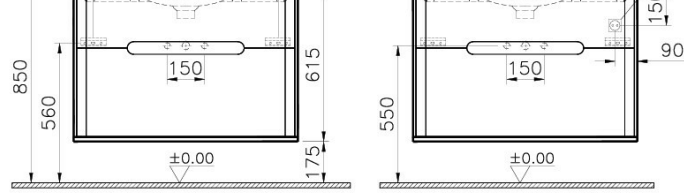

Name	Sento Matt Anthracite Washbasin Unit - 100 cm
Collection	Sento
Height	62
Width	100
Depth	45
Colour	Matt Anthracite
Awards	Good Design
Awards	IF Design
Designer	Pentagon
Assembly	Wall hung
Tap Hole Options	1 Faucet Hole
Soft close	Yes
Certificate	CE
Grip	No handle
Washbasin Type	Ceramic vanity
Guarantee	2 year
Lighting type	Ambiance LED
Lighting	Yes
Finish-Body	PVC
Finish-Front	PVC
Tap Hole Position	Middle
Washbasin colour	White
Syphon	Syphon Not Included
Finish	PVC
Code Of Basin Included	5948B003-0001
Brand	VitrA
Kelvin	3000K
LED IP	IP44
Led Switch	Motion sensor
Energy Label	G
Watt	6
Body Colour	Matte Anthracite
Driver IP	IP67
Syphon Cut-Out	No
Number of Doors	2

## Description

100 cm, Matt Anthracite, including Washbasin

---

VitrA reserves the right to make changes in products and technical details without prior notice.

All drawings contain the necessary measurements which are subject to standard tolerances. For exact measurements, in particular for customized installation scenarios, it can only be taken from the finished ceramic product.