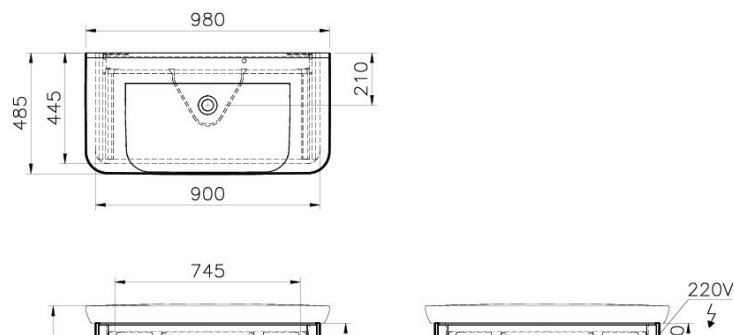

Name	Sento Matt Anthracite Washbasin Unit - 100 cm
Collection	Sento
Height	62
Width	100
Depth	45
Colour	Matt Anthracite
Awards	Good Design
Awards	IF Design
Designer	Pentagon
Assembly	Wall hung
Tap Hole Options	1 Faucet Hole
Soft close	Yes
Certificate	CE
Grip	No handle
Washbasin Type	Ceramic vanity
Guarantee	2 year
Lighting type	Ambiance LED
Lighting	Yes
Finish-Body	PVC
Finish-Front	PVC
Tap Hole Position	Middle
Washbasin colour	White
Syphon	Syphon Not Included
Finish	PVC
Code Of Basin Included	5948B003-0001
Brand	VitrA
Kelvin	3000K
LED IP	IP44
Led Switch	Motion sensor
Energy Label	G
Watt	6
Body Colour	Matte Anthracite
Driver IP	IP67
Syphon Cut-Out	No
Number of Doors	2

Product Code: 60838

## Description

100 cm, Matt Anthracite, including Washbasin

---

VitrA reserves the right to make changes in products and technical details without prior notice.

All drawings contain the necessary measurements which are subject to standard tolerances. For exact measurements, in particular for customized installation scenarios, it can only be taken from the finished ceramic product.