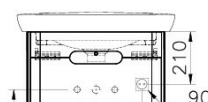

Name	Sento Matt Anthracite Washbasin Unit - 65 cm
Collection	Sento
Height	520
Width	630
Depth	485
Colour	Matt Anthracite
Awards	Good Design
Awards	IF Design
Designer	Pentagon
Assembly	Wall hung
Tap Hole Options	1 Faucet Hole
Soft close	Yes
Certificate	CE
Grip	No handle
Washbasin Type	Ceramic vanity
Guarantee	2 year
Lighting type	Ambiance LED
Lighting	Yes
Finish-Body	PVC
Finish-Front	PVC
Tap Hole Position	Middle
Washbasin colour	White
Syphon	Syphon Not Included
Finish	PVC
Code Of Basin Included	5946B003-0001
Brand	VitrA
Kelvin	3000K
LED IP	IP44
Led Switch	Motion sensor
Energy Label	G
Watt	3
Body Colour	Matte Anthracite
Driver IP	IP67
Syphon Cut-Out	No

## Description

65 cm, Matt Anthracite, including Washbasin

---

VitrA reserves the right to make changes in products and technical details without prior notice.

All drawings contain the necessary measurements which are subject to standard tolerances. For exact measurements, in particular for customized installation scenarios, it can only be taken from the finished ceramic product.