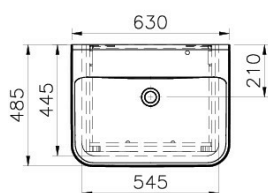

Name	Sento Matt Anthracite Washbasin Unit - 65 cm
Collection	Sento
Height	520
Width	630
Depth	485
Colour	Matt Anthracite
Awards	Good Design
Awards	IF Design
Designer	Pentagon
Assembly	Wall hung
Tap Hole Options	1 Faucet Hole
Soft close	Yes
Certificate	CE
Grip	No handle
Washbasin Type	Ceramic vanity
Guarantee	2 year
Lighting type	Ambiance LED
Lighting	Yes
Finish-Body	PVC
Finish-Front	PVC
Tap Hole Position	Middle
Washbasin colour	White
Syphon	Syphon Not Included
Finish	PVC
Code Of Basin Included	5946B003-0001
Brand	VitrA
Kelvin	3000K
LED IP	IP44
Led Switch	Motion sensor
Energy Label	G
Watt	3
Body Colour	Matte Anthracite
Driver IP	IP67
Syphon Cut-Out	No

## Description

65 cm, Matt Anthracite, including Washbasin

---

VitrA reserves the right to make changes in products and technical details without prior notice.

All drawings contain the necessary measurements which are subject to standard tolerances. For exact measurements, in particular for customized installation scenarios, it can only be taken from the finished ceramic product.