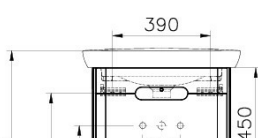

Name	Sento Matt Anthracite Washbasin Unit - 65 cm
Collection	Sento
Height	520
Width	630
Depth	485
Colour	Matt Anthracite
Awards	Good Design
Awards	IF Design
Designer	Pentagon
Assembly	Wall hung
Tap Hole Options	1 Faucet Hole
Soft close	Yes
Certificate	CE
Grip	No handle
Washbasin Type	Ceramic vanity
Guarantee	2 year
Lighting type	Ambiance LED
Lighting	Yes
Finish-Body	PVC
Finish-Front	PVC
Tap Hole Position	Middle
Washbasin colour	White
Syphon	Syphon Not Included
Finish	PVC
Code Of Basin Included	5946B003-0001
Brand	VitrA
Kelvin	3000K
LED IP	IP44
Led Switch	Motion sensor
Energy Label	G
Watt	3
Body Colour	Matte Anthracite
Driver IP	IP67
Syphon Cut-Out	No

## Description

65 cm, Matt Anthracite, including Washbasin

---

VitrA reserves the right to make changes in products and technical details without prior notice.

All drawings contain the necessary measurements which are subject to standard tolerances. For exact measurements, in particular for customized installation scenarios, it can only be taken from the finished ceramic product.