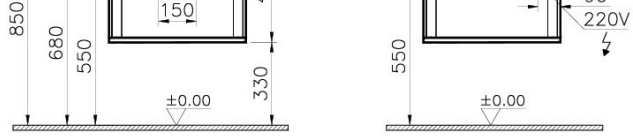

Name	Sento Matt Anthracite Washbasin Unit - 65 cm
Collection	Sento
Height	520
Width	630
Depth	485
Colour	Matt Anthracite
Awards	Good Design
Awards	IF Design
Designer	Pentagon
Assembly	Wall hung
Tap Hole Options	1 Faucet Hole
Soft close	Yes
Certificate	CE
Grip	No handle
Washbasin Type	Ceramic vanity
Guarantee	2 year
Lighting type	Ambiance LED
Lighting	Yes
Finish-Body	PVC
Finish-Front	PVC
Tap Hole Position	Middle
Washbasin colour	White
Syphon	Syphon Not Included
Finish	PVC
Code Of Basin Included	5946B003-0001
Brand	VitrA
Kelvin	3000K
LED IP	IP44
Led Switch	Motion sensor
Energy Label	G
Watt	3
Body Colour	Matte Anthracite
Driver IP	IP67
Syphon Cut-Out	No

## Description

65 cm, Matt Anthracite, including Washbasin

---

VitrA reserves the right to make changes in products and technical details without prior notice.

All drawings contain the necessary measurements which are subject to standard tolerances. For exact measurements, in particular for customized installation scenarios, it can only be taken from the finished ceramic product.