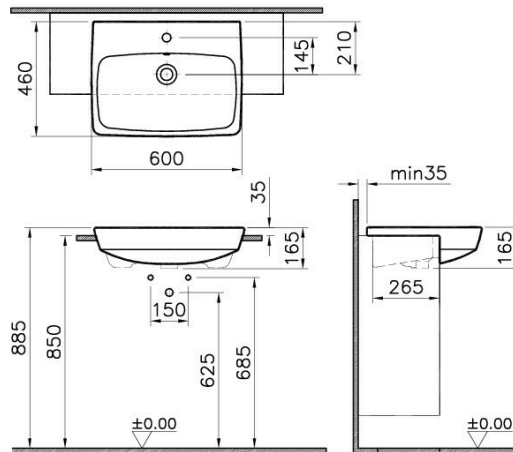

Name	M-Line Semi Recessed Washbasin
Collection	M-Line
Height	165
Width	600
Depth	460
Brand	VitrA
Finish	Hygiene
Tap Hole Options	Single Tap Hole
Overflow Hole	With Overflow
Colour	White
Designer	Noa

Product Code: 5679B003-0001

Description

VitrA reserves the right to make changes in products and technical details without prior notice.

All drawings contain the necessary measurements which are subject to standard tolerances. For exact measurements, in particular for customized installation scenarios, it can only be taken from the finished ceramic product.