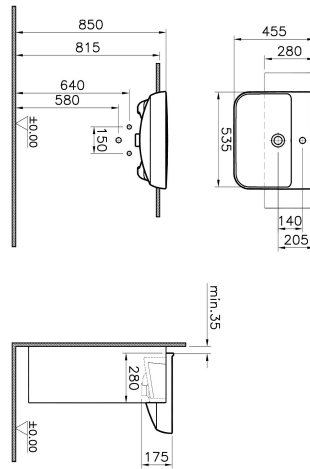

Name Sento Semi Recessed Washbasin - 54 cm

Collection	Sento
Height	175
Width	535
Depth	455
Colour	White
Awards	Good Design
Awards	IF Design
Designer	VitrA Design Team
Tap Hole Options	Single Tap Hole
Overflow Hole	With Overflow
Finish	Hygiene
Brand	VitrA

Product Code: 5637B003-0001

Description

VitrA reserves the right to make changes in products and technical details without prior notice.

All drawings contain the necessary measurements which are subject to standard tolerances. For exact measurements, in particular for customized installation scenarios, it can only be taken from the finished ceramic product.