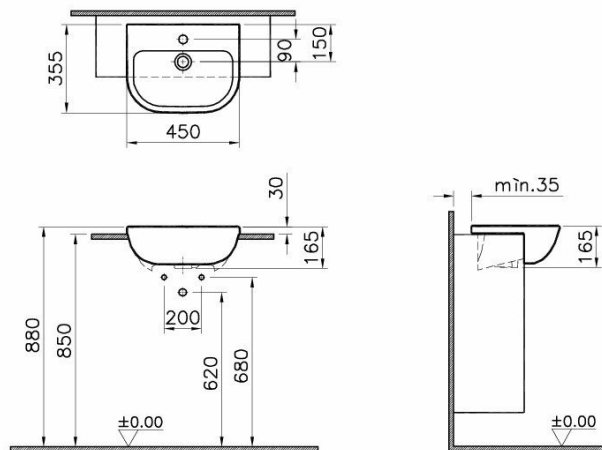

---

Name	S20 Semi Recessed Washbasin
Collection	S20
Overflow Hole	Yes
Designer	VitrA Design Team
Colour	White

---

Product Code: 5521B003-0001

---

## Description

With Overflow Hole, 45 cm, White

---

---

VitrA reserves the right to make changes in products and technical details without prior notice.

All drawings contain the necessary measurements which are subject to standard tolerances. For exact measurements, in particular for customized installation scenarios, it can only be taken from the finished ceramic product.