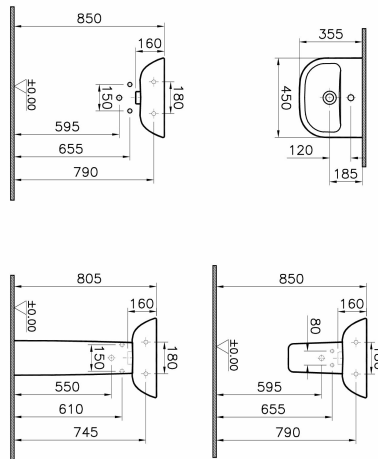

---

Name	S20 Standard Washbasin
Collection	S20
Colour	White
Designer	VitrA Design Team
Certificate	CE

---

Product Code: 5500L003-0999

---

## Description

45 cm, White

---

---

VitrA reserves the right to make changes in products and technical details without prior notice.

All drawings contain the necessary measurements which are subject to standard tolerances. For exact measurements, in particular for customized installation scenarios, it can only be taken from the finished ceramic product.