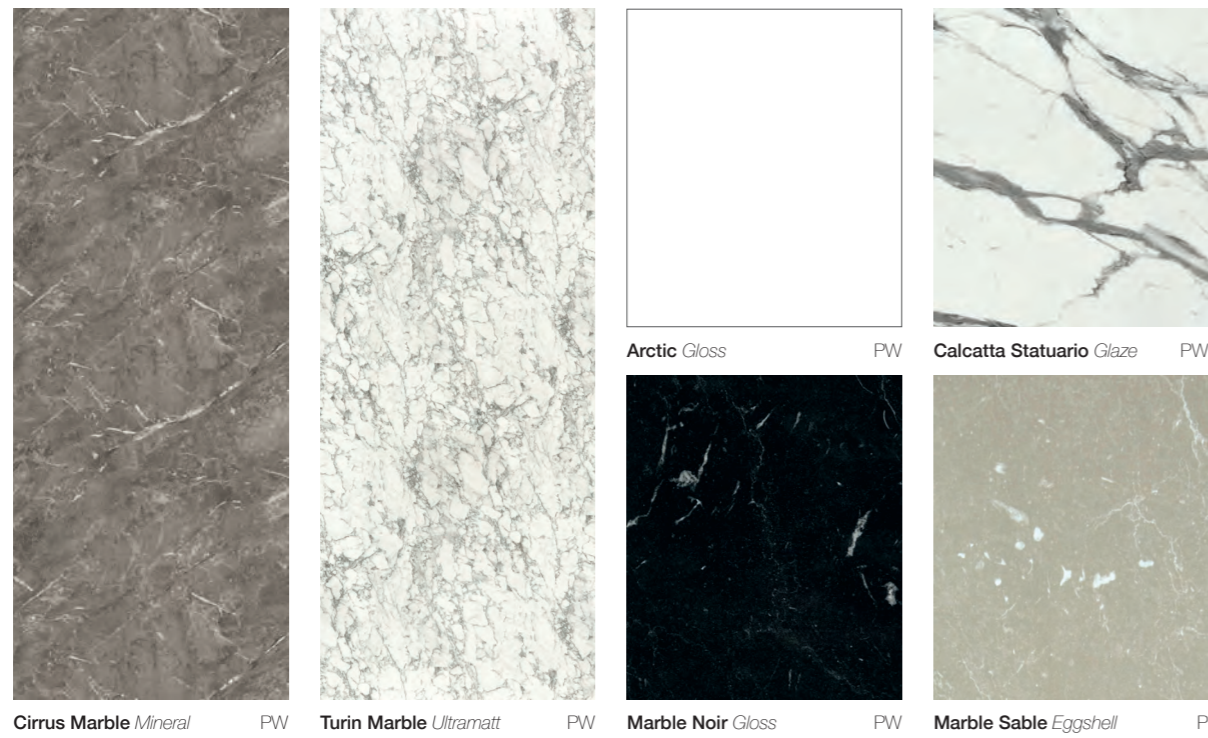

nuance marbles