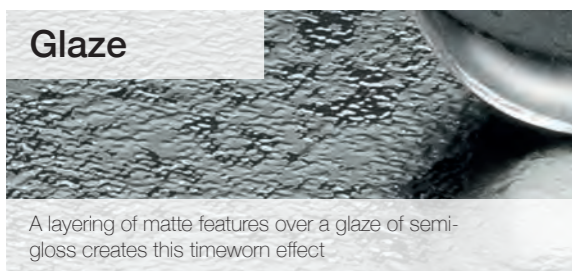

a guide to texture

Marrying the right texture with the right decor is a skill in itself and brings a design to life. We've worked with nine textures across our range to do just that.

Our textures are carefully chosen to complement each decor.

This quick guide helps you see our textures in more detail and look at the matrix on page 50 to see which texture your chosen panel or worksurface is available in.

Don't forget to use our speedy sample service to see the final result for yourself. Simply visit our website to order yours today!