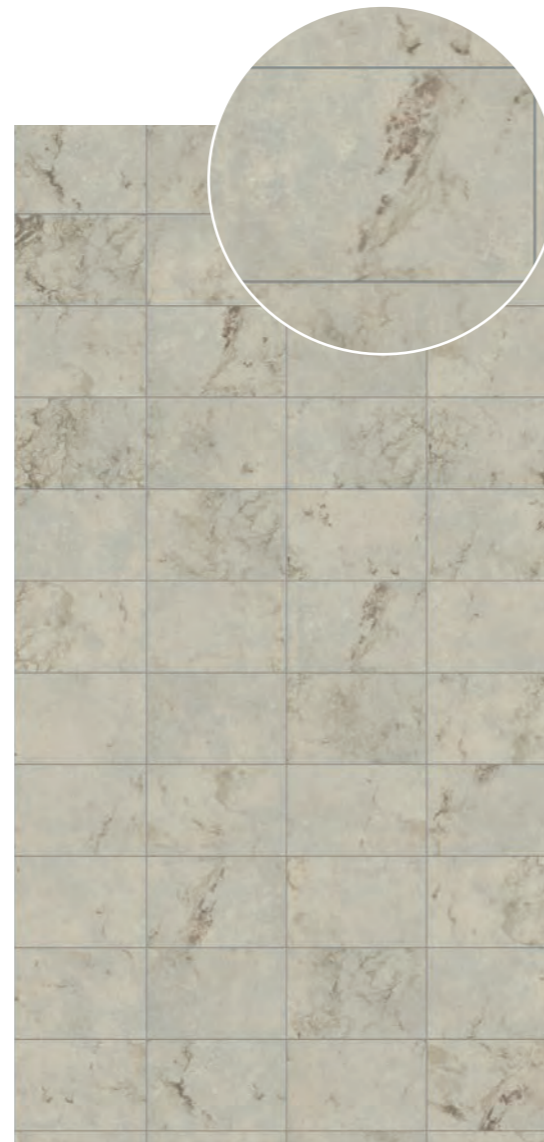

Amber Tile

Get creative with these 18th century inspired tiles, reminiscent of French and Italian villas. Stunning tiles, complete with weathered elements make this is the perfect design for anyone wanting to achieve a spa like area in their bathroom. Pair with bold sanitaryware to create a statement, or tone down and achieve your own spa at home.