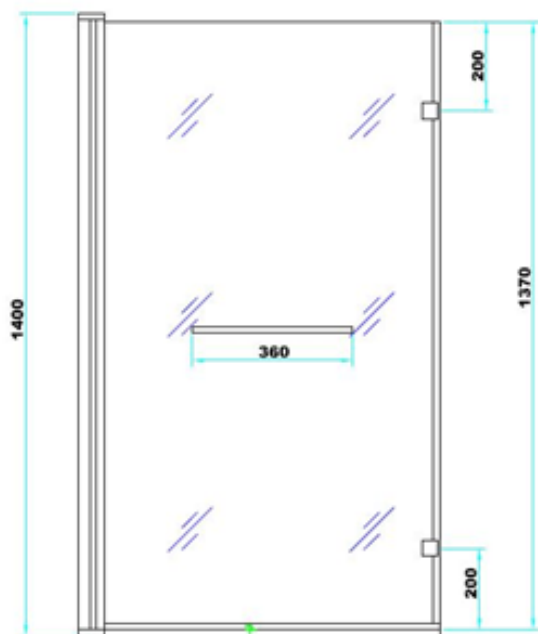

DATA SHEET

Artesan®

Cube Hinged Screen

Product code:

Chrome: 21.CS

Black: 21.CSB

Height: 1400mm

Width: 850mm

Thickness: 6mm

Standards: BS EN 12150

Additional information: comes with rail

Compatible with Cube Shower bath standard or Trojancast