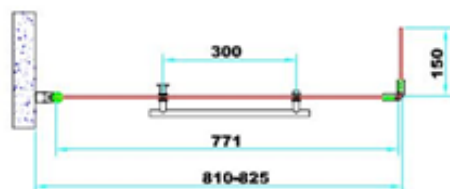

DATA SHEET

Artesan®

Cube Hinged Screen

Product code:

Chrome: 21.CS

Black: 21.CSB

Height: 1400mm

Width: 850mm

Thickness: 6mm

Standards: BS EN 12150

Additional information: comes with rail

Compatible with Cube Shower bath standard or Trojancast