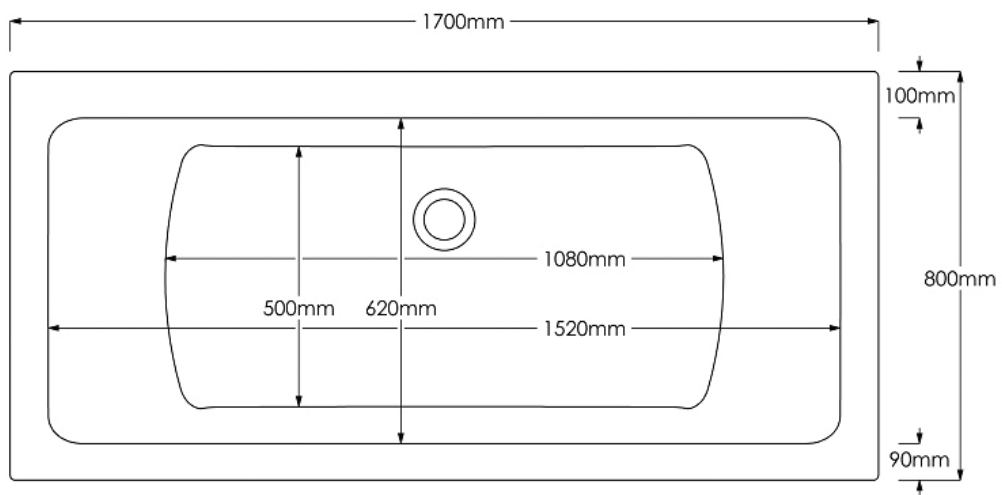

Canaletto Standard Double Ended Bath - 1700 x 800mm

Code	21.C178DEST	Weight:	24Kg
Description:	Acrylic double ended bath	Finishes:	White
Technical specifications:	200 Litres estimated up to the overflow to full capacity Fully Encapsulated No tap hole	Material:	100% cast Lucite Acrylic
Dimensions:	1700 x 800 x 550mm	Guarantee	25 years
		Note:	Panels sold separately Includes feet

Optional Extras: The Canaletto bath is available with Trojancast intensive reinforcement. This reinforcement process results in each bath being incredibly strong and hard-wearing. Trojancast's British racing green resin jacket covers the entire underside of the bath adding real strength and insulating properties. The additional bath thickness reduces the heat of the water being lost through the side walls, keeping your water hotter for longer.