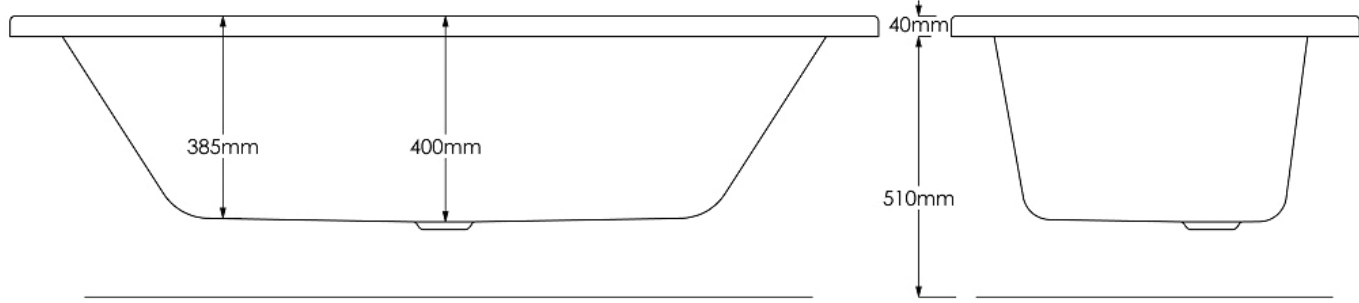

Canaletto Standard Double Ended Bath - 1700 x 800mm

Code	21.C178DEST	Weight:	24Kg
Description:	Acrylic double ended bath	Finishes:	White
Technical specifications:	200 Litres estimated up to the overflow to full capacity Fully Encapsulated No tap hole	Material:	100% cast Lucite Acrylic
Dimensions:	1700 x 800 x 550mm	Guarantee	25 years
		Note:	Panels sold separately Includes feet

Optional Extras: The Canaletto bath is available with Trojancast intensive reinforcement. This reinforcement process results in each bath being incredibly strong and hard-wearing. Trojancast's British racing green resin jacket covers the entire underside of the bath adding real strength and insulating properties. The additional bath thickness reduces the heat of the water being lost through the side walls, keeping your water hotter for longer.