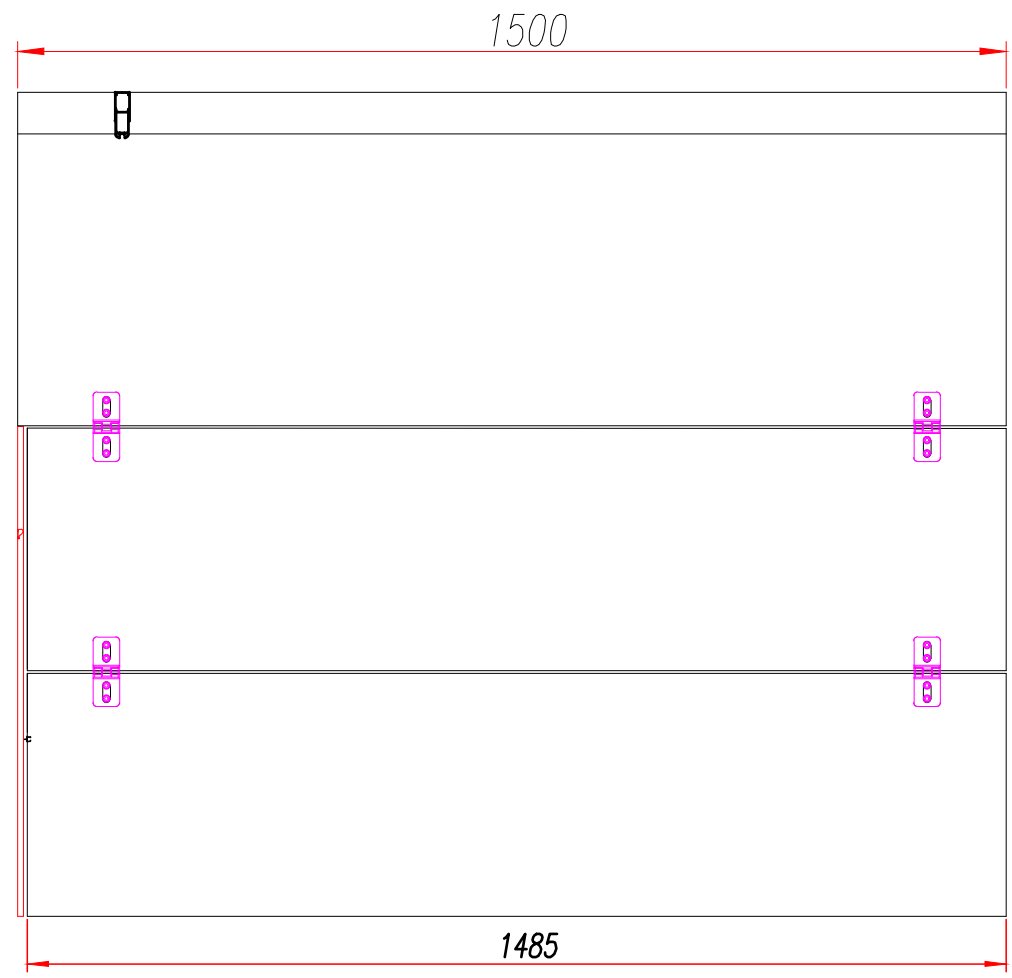

DATA SHEET

Hapi6

Artesan®

174.HB3FHBS - 3 Fold Hinge Bath Screen 6mm - Left Hand

CODES: Polished Silver: 174.HB3FHBSL
Matt Black: 174.HB3FHBSBLKL
Brushed Brass: 174.HB3FHBSBRSL

HEIGHT: 1500mm

WIDTH: 1250mm

WEIGHT: 31kgs

ADJUSTMENT: 1230 - 1250mm

SWING: 180° inwards

Technical Specifications:

- 6mm Toughened safety glass
- 1500mm high
- PureGlaze™ Clean easy protection
- Lifetime Guarantee

	NAME	SIGNATURE	DATE	UNLESS OTHERWISE SPECIFIED: DIMENSIONS ARE IN MILLIMETERS
DRAWN	P CALLAGHAN			SURFACE FINISH: TOLERANCES: ±0.5mm
CHK'D				LINEAR: ANGULAR:
APP'VD				FINISH:
MFG				MATERIAL:
Q.A				DEBUR AND BREAK SHARP EDGES WEIGHT:
edge short sides first			REVISION 01	
DO NOT SCALE DRAWING				

IF IN DOUBT ASK!	CUT SIZE :-	
	FINISH SIZE:-	
TITLE: 3 FOLDED BATH SCREEN-Left Handed		
DWG NO.		A3

F