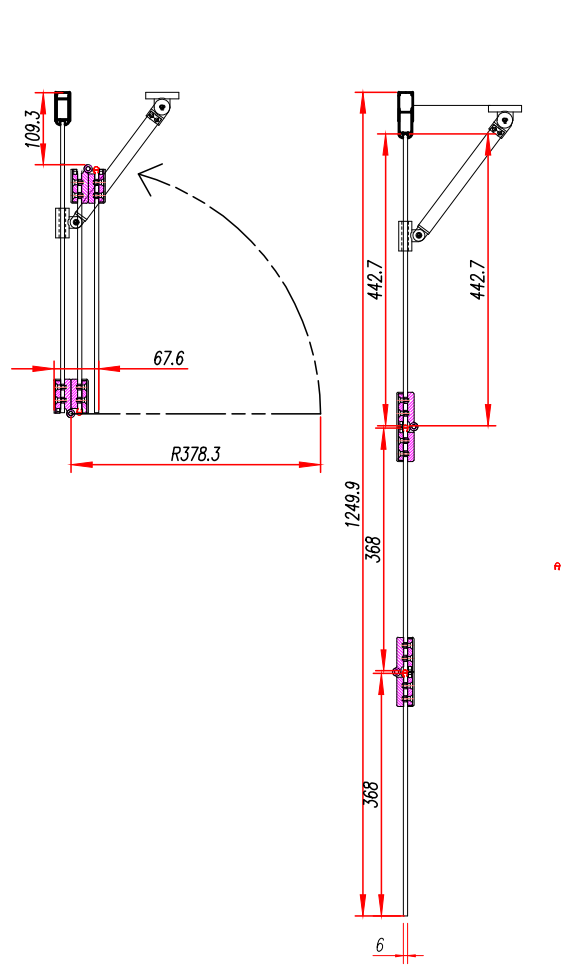

DATA SHEET

Hapi6

Artesan®

174.HB3FHBS - 3 Fold Hinge Bath Screen 6mm - Left Hand

CODES: Polished Silver: 174.HB3FHBSL
Matt Black: 174.HB3FHBSBLKL
Brushed Brass: 174.HB3FHBSBRSL

HEIGHT: 1500mm

WIDTH: 1250mm

WEIGHT: 31kgs

ADJUSTMENT: 1230 - 1250mm

SWING: 180° inwards

Technical Specifications:

- 6mm Toughened safety glass
- 1500mm high
- PureGlaze™ Clean easy protection
- Lifetime Guarantee

	NAME	SIGNATURE	DATE	UNLESS OTHERWISE SPECIFIED: DIMENSIONS ARE IN MILLIMETERS
DRAWN	P CALLAGHAN			SURFACE FINISH: TOLERANCES: ±0.5mm
CHK'D				LINEAR: ANGULAR:
APP'VD				FINISH:
MFG				MATERIAL:
Q.A				DEBUR AND BREAK SHARP EDGES WEIGHT:
edge short sides first			REVISION 01	
DO NOT SCALE DRAWING				

IF IN DOUBT ASK!	CUT SIZE :-	
	FINISH SIZE:-	
TITLE: 3 FOLDED BATH SCREEN-Left Handed		
DWG NO.		A3

F