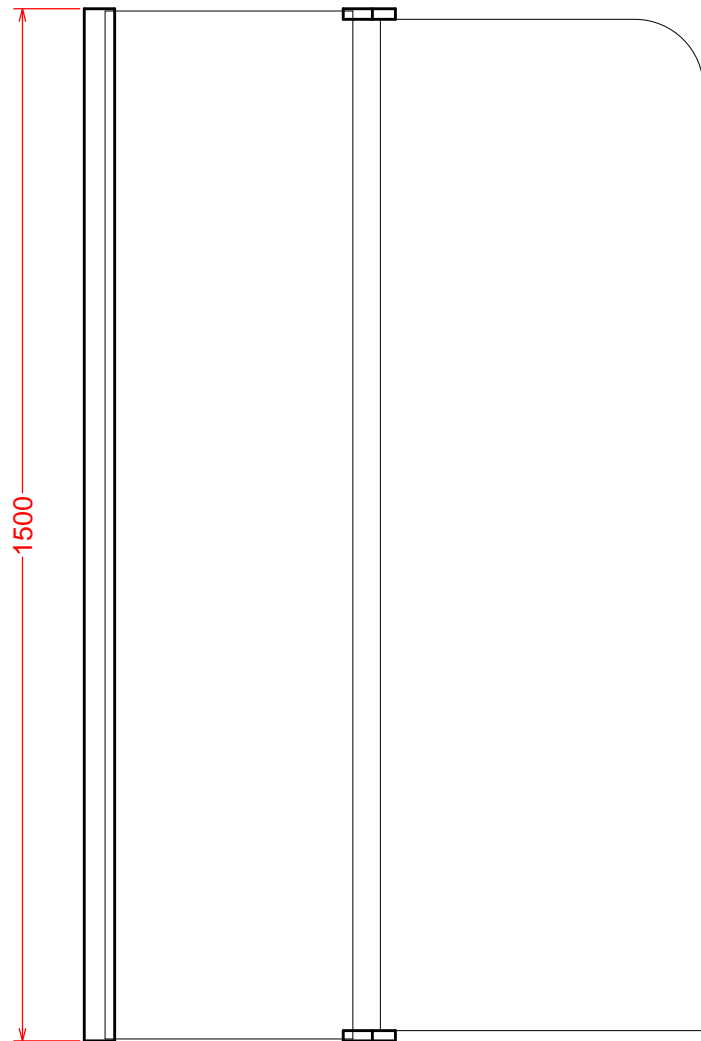

DATA SHEET

Artesan®

Hapi6

174.H6BSF - Single Fixed Bath Screen

CODE: 174.H6BSF

HEIGHT: 1500mm

SIZE: 900mm

ADJUSTMENT: 900 - 925mm

WEIGHT: 18KG

Technical Specifications:

- 6mm Toughened safety glass
- Polished silver finish
- PureGlaze™ Clean easy protection
- Lifetime Guarantee