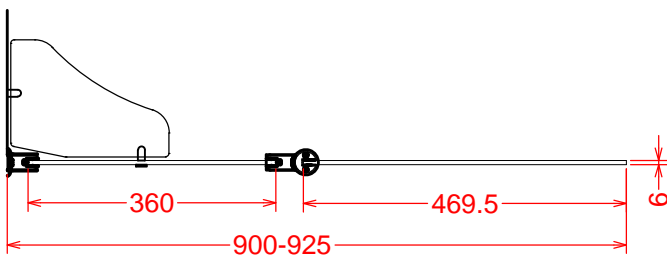

DATA SHEET

Artesan®

Hapi6

174.H6BSF - Single Fixed Bath Screen

CODE: 174.H6BSF

HEIGHT: 1500mm

SIZE: 900mm

ADJUSTMENT: 900 - 925mm

WEIGHT: 18KG

Technical Specifications:

- 6mm Toughened safety glass
- Polished silver finish
- PureGlaze™ Clean easy protection
- Lifetime Guarantee