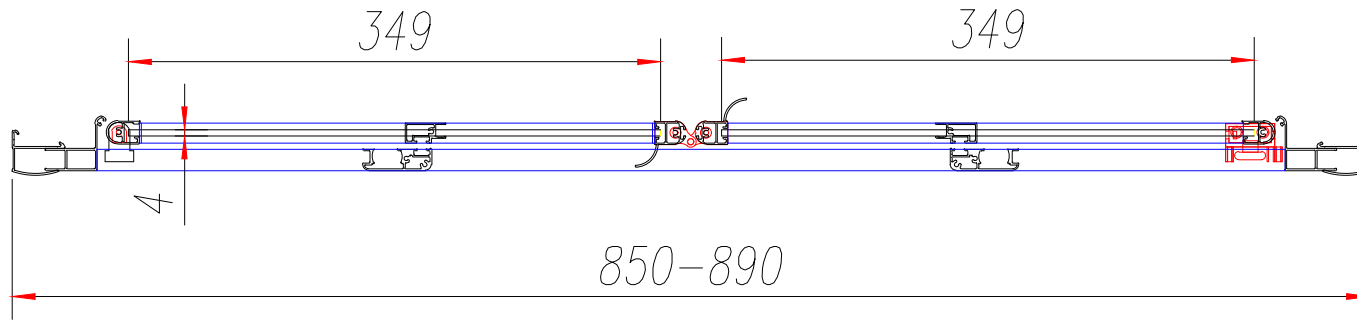

DATA SHEET

Hapi6

Artesan®

174.H6B9 - Bi-fold door

CODE:	174.H6B9
HEIGHT:	1900mm
SIZE:	900mm
ADJUSTMENT:	850 - 890mm
DOOR OPENING:	545mm
WEIGHT:	29KG
FINISH:	Polished Silver

Technical Specifications:

- 4mm toughened safety glass
- Generous adjustment
- 1900mm height
- Reversible
- Clean easy protection
- Lifetime guarantee

Tray and Side Panels are sold separately

- Extras:** Extension wall profiles x 2 - 174.H6EP2
Cover Strip Pack x 2 - 174.H6CS

IF IN DOUBT ASK!		CUT SIZE :-	
		FINISH SIZE :-	
TITLE:			
174.H6B9			
DWG NO.			A3
SCALE			SHEET 1 OF 1