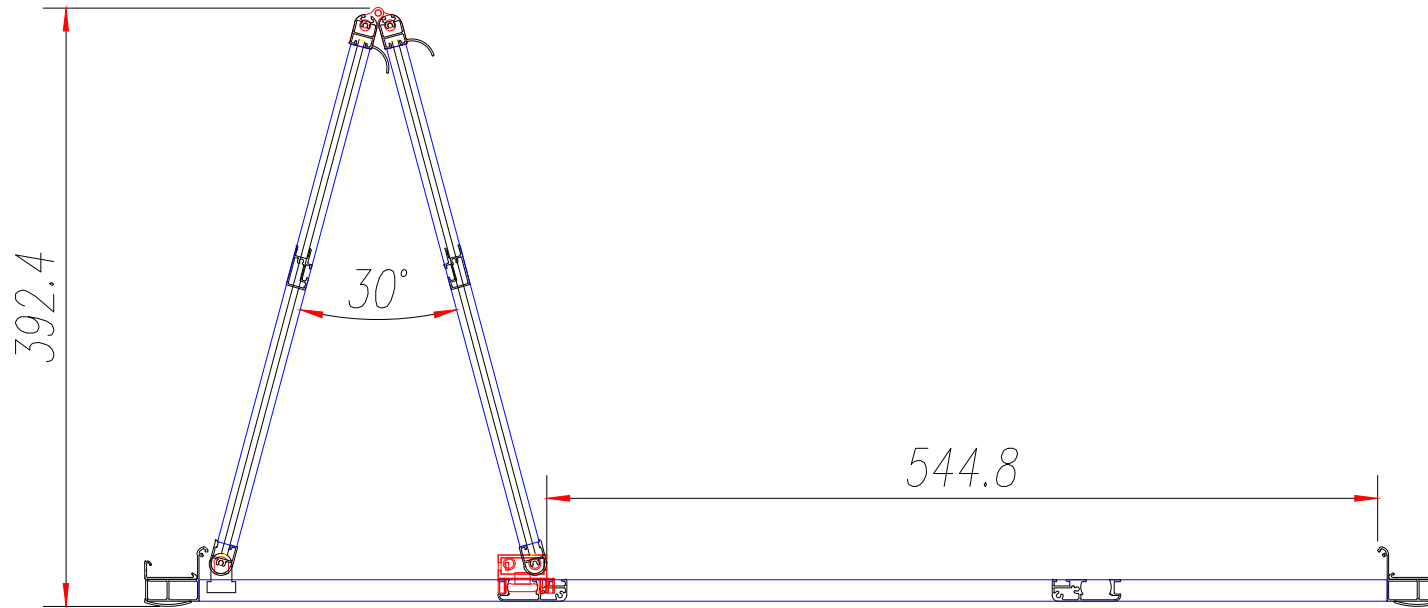

DATA SHEET

Hapi6

Artesan®

174.H6B9 - Bi-fold door

CODE:	174.H6B9
HEIGHT:	1900mm
SIZE:	900mm
ADJUSTMENT:	850 - 890mm
DOOR OPENING:	545mm
WEIGHT:	29KG
FINISH:	Polished Silver

Technical Specifications:

- 4mm toughened safety glass
- Generous adjustment
- 1900mm height
- Reversible
- Clean easy protection
- Lifetime guarantee

Tray and Side Panels are sold separately

- Extras:** Extension wall profiles x 2 - 174.H6EP2
Cover Strip Pack x 2 - 174.H6CS

IF IN DOUBT ASK!		CUT SIZE :-	
		FINISH SIZE :-	
TITLE:			
174.H6B9			
DWG NO.			A3
SCALE			SHEET 1 OF 1