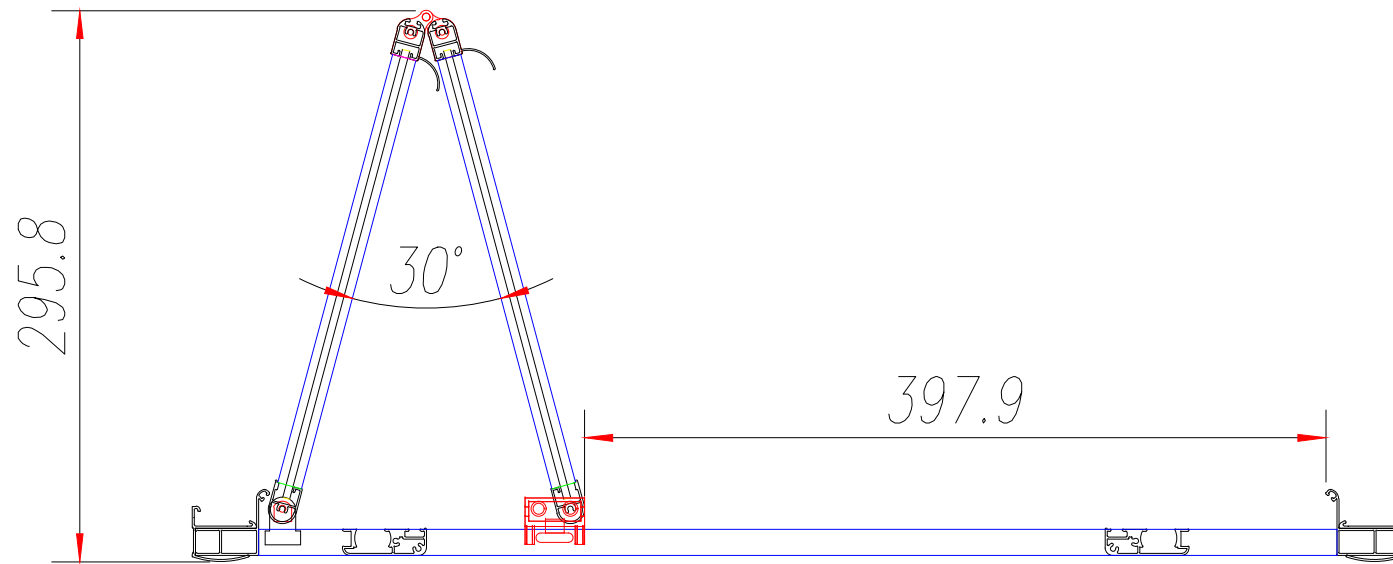

## 174.H6B7 - Bi-fold Door

<b>CODE:</b>	174.H6B7
<b>HEIGHT:</b>	1900mm
<b>SIZE:</b>	700mm
<b>ADJUSTMENT:</b>	650 - 690mm
<b>DOOR OPENING:</b>	398mm
<b>WEIGHT:</b>	24KG
<b>FINISH:</b>	Polished Silver

### Technical Specifications:

- 4mm toughened safety glass
- Generous adjustment
- 1900mm height
- Reversible
- Clean easy protection
- Lifetime guarantee

**Note:** Tray and Side Panels sold separately

**Extras:** Extension wall profiles x 2 174.H6EP2  
Cover Strip Pack x 2 - 174.H6CS

IF IN DOUBT ASK!		CUT SIZE :-	
		FINISH SIZE:-	
TITLE:			
174.H6B7			
DWG NO.			A3
/			
SCALE			SHEET 1 OF 1

F