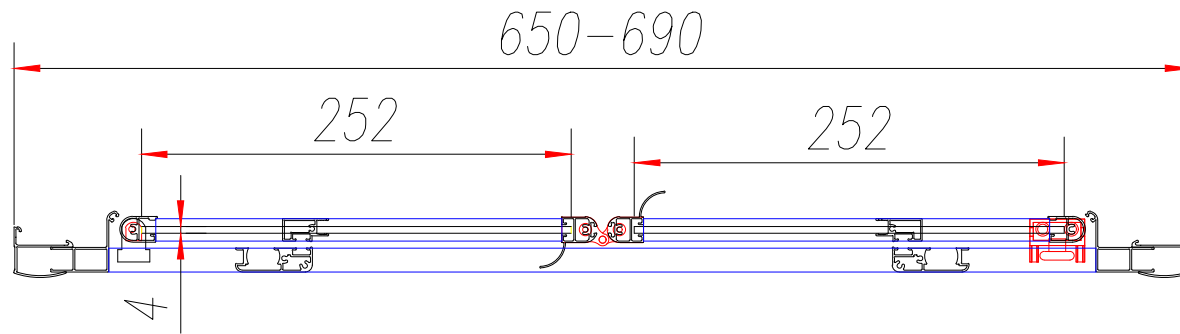

## 174.H6B7 - Bi-fold Door

<b>CODE:</b>	174.H6B7
<b>HEIGHT:</b>	1900mm
<b>SIZE:</b>	700mm
<b>ADJUSTMENT:</b>	650 - 690mm
<b>DOOR OPENING:</b>	398mm
<b>WEIGHT:</b>	24KG
<b>FINISH:</b>	Polished Silver

### Technical Specifications:

- 4mm toughened safety glass
- Generous adjustment
- 1900mm height
- Reversible
- Clean easy protection
- Lifetime guarantee

**Note:** Tray and Side Panels sold separately

**Extras:** Extension wall profiles x 2 174.H6EP2  
Cover Strip Pack x 2 - 174.H6CS

IF IN DOUBT ASK!		CUT SIZE :-	
		FINISH SIZE:-	
TITLE:			
174.H6B7			
DWG NO.			A3
/			
SCALE			SHEET 1 OF 1

F