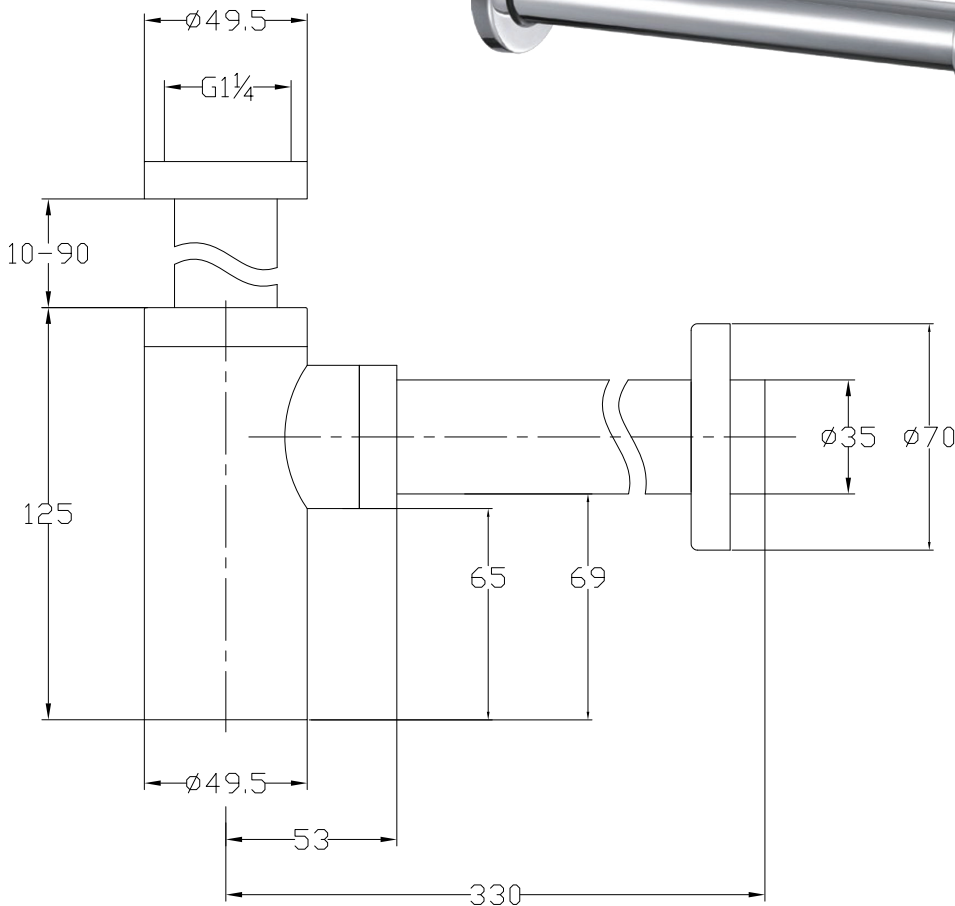

167.RBT** Round Bottle Trap

Product Code: Chrome 167.RBT
Matt Black 167.RBTBL
Brushed Brass 167.RBTBB

Construction: Brass and zinc alloy

Plumbing Systems: Suitable for all plumbing systems

Size: 320mm

Fitting: G1-1 $\frac{1}{4}$ " BSP Female thread to waste (inner thread size \varnothing 39.5mm)
Pipe size \varnothing 35mm outer diameter

Packaging: 52 x 34 x 46cm / Carton (24 boxes)
Dimension: 32 x 13 x 7.5cm / box
Weight: 0.93Kg / box

Guarantee: 1 year against manufacturing faults (excluding serviceable parts)

167.RBT**

THE TUNBRIDGE WELLS
Brassware Co.

| | | |
|-----|----------------------|-----|
| 11 | COVER | 1 |
| 10 | OUTLET TUBE | 1 |
| 9 | LOCK NUT | 1 |
| 8 | WASHER | 1 |
| 7 | COVER CAP | 1 |
| 6 | WASHER | 1 |
| 5 | CONNECTOR | 1 |
| 4 | PLASTIC TUBE | 1 |
| 3 | STAINLESS STEEL TUBE | 1 |
| 2 | LOCK NUT | 2 |
| 1 | WASHER | 1 |
| No. | DESCRIPTION | QTY |