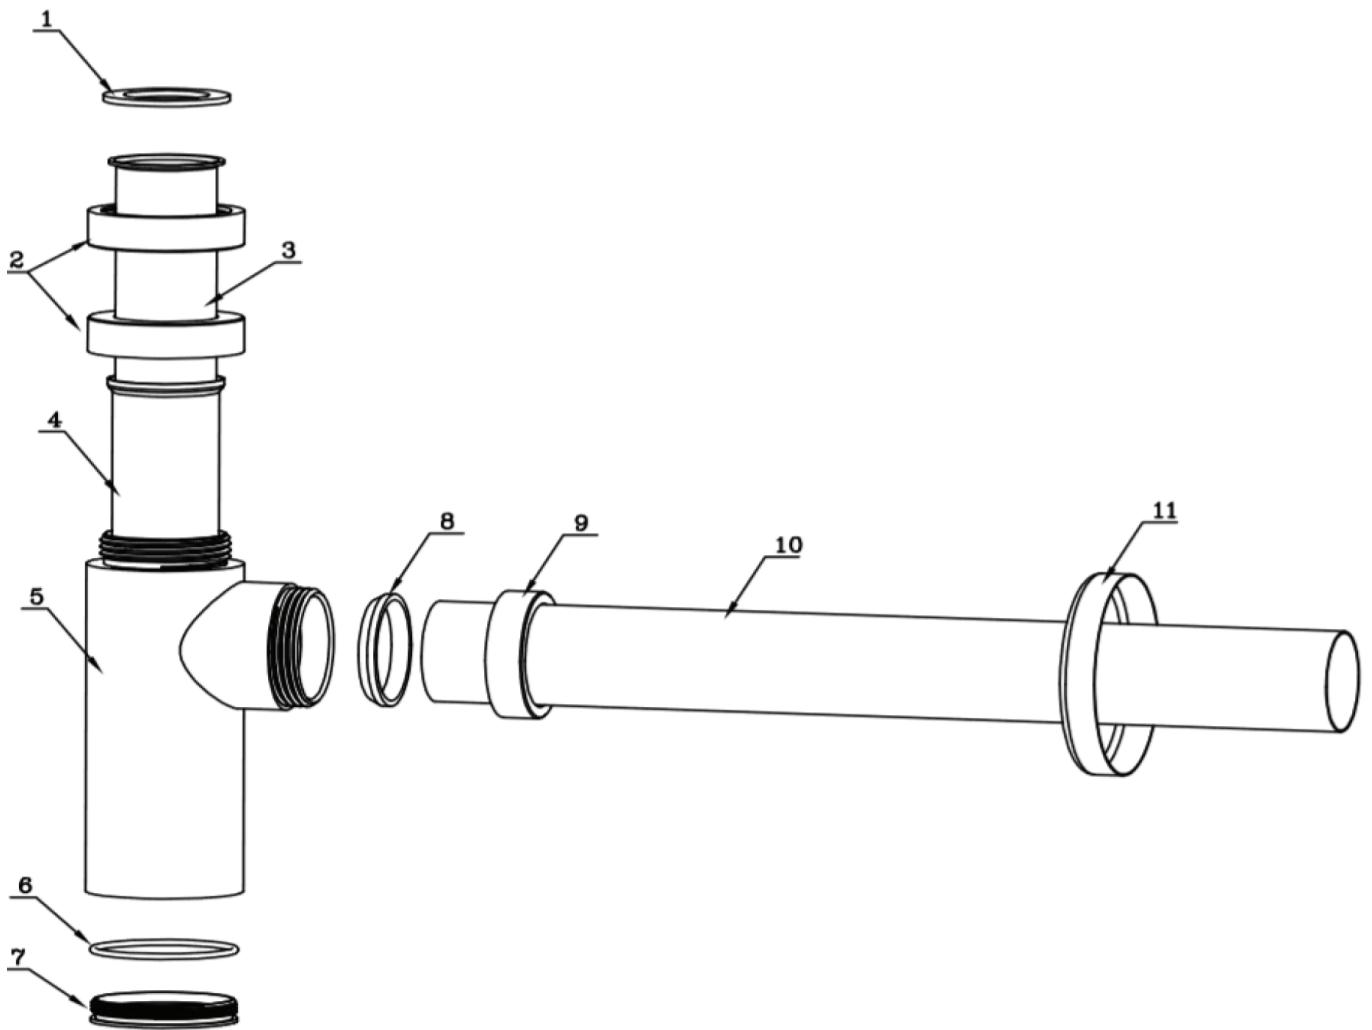

167.RBT** Round Bottle Trap

Product Code: Chrome 167.RBT
Matt Black 167.RBTBL
Brushed Brass 167.RBTBB

Construction: Brass and zinc alloy

Plumbing Systems: Suitable for all plumbing systems

Size: 320mm

Fitting: G1-1 $\frac{1}{4}$ " BSP Female thread to waste (inner thread size \varnothing 39.5mm)
Pipe size \varnothing 35mm outer diameter

Packaging: 52 x 34 x 46cm / Carton (24 boxes)
Dimension: 32 x 13 x 7.5cm / box
Weight: 0.93Kg / box

Guarantee: 1 year against manufacturing faults (excluding serviceable parts)

167.RBT**

THE TUNBRIDGE WELLS
Brassware Co.

| | | |
|-----|----------------------|-----|
| 11 | COVER | 1 |
| 10 | OUTLET TUBE | 1 |
| 9 | LOCK NUT | 1 |
| 8 | WASHER | 1 |
| 7 | COVER CAP | 1 |
| 6 | WASHER | 1 |
| 5 | CONNECTOR | 1 |
| 4 | PLASTIC TUBE | 1 |
| 3 | STAINLESS STEEL TUBE | 1 |
| 2 | LOCK NUT | 2 |
| 1 | WASHER | 1 |
| No. | DESCRIPTION | QTY |