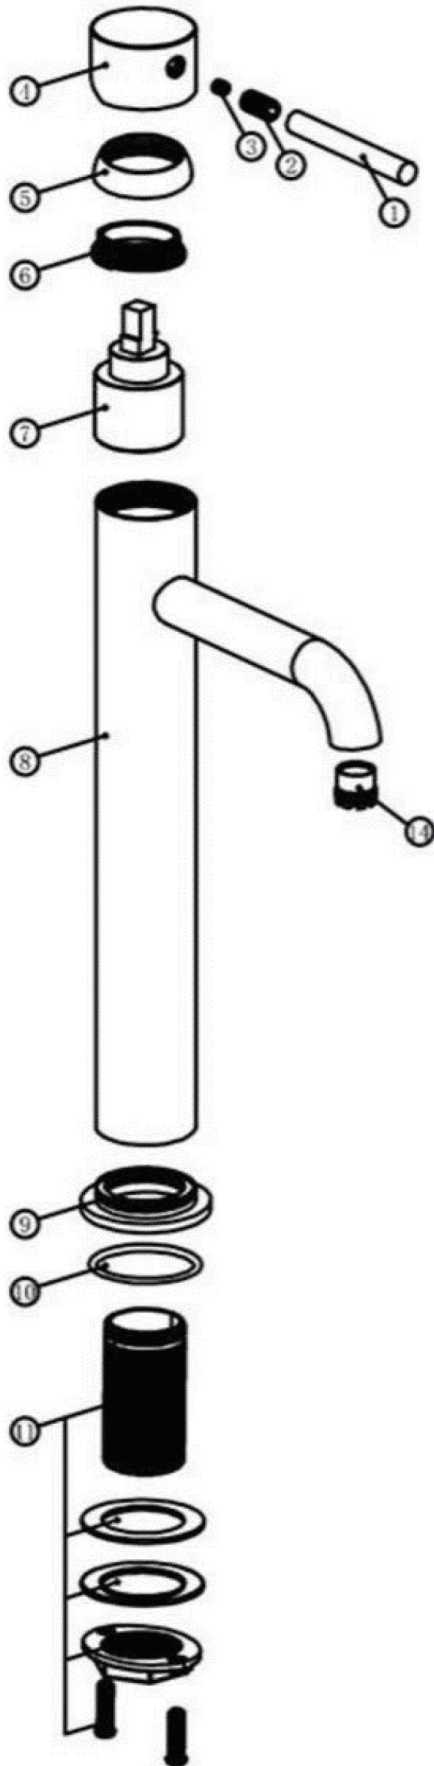

DATA SHEET

THE TUNBRIDGE WELLS
Brassware Co.

Bewl Tall Basin Mono Mixer - Brushed Brass

Product Code: 167.BWTBMBB

Construction: Brass Body (CuZn40Pb2), EN CW617N (equivalent to BS CZ122) Zinc-alloy handle

Finishes: Brushed Brass

Water Pressure: Min. 0.5 bar, Max. 6.0 bar

Plumbing Systems: Suitable for all plumbing systems, Hot and Cold water pressure preferably balanced. Max. supply pressure differential requirement no greater than 5:1

Standards: Complies with BS6920, BS EN200

Cartridge: CITEC 35mm 110° Coolstart Ceramic disc cartridge

Aerator: Neoperl Slim Aerator

Fitting: UK: M10 x 350mm
G½" BSP Female Flexi Tails

Packaging: 43 x 38.5 x 34cm/carton (8 boxes), Dimension: 37.5 x 20.5 x 8cm/box; Weight: 1.56Kg / box

167.BWTBMBB

THE TUNBRIDGE WELLS
Brassware Co.

14	AERATOR	1	G08-18
13	HOSE (RED)	1	G08-17
12	HOSE (BLUE)	1	G08-16
11	SCREW	2	G08-15
11	BACKNUT	1	G08-14
11	WASHER	1	G08-13
11	WASHER	1	G08-12
11	BSP-TAIL	1	G08-11
10	O-RING	1	G08-10
9	BASE-PLATE	1	G08-09
8	BODY	1	G08-08
7	CARTRIDGE	1	G08-07
6	NUT	1	G08-06
5	SHROUD	1	G08-05
4	HANDLE	1	G08-04
3	SCREW	1	G08-03
2	SCREW	1	G08-02
1	LEVER	1	G08-01
NO.	NAME	QTY	CODE