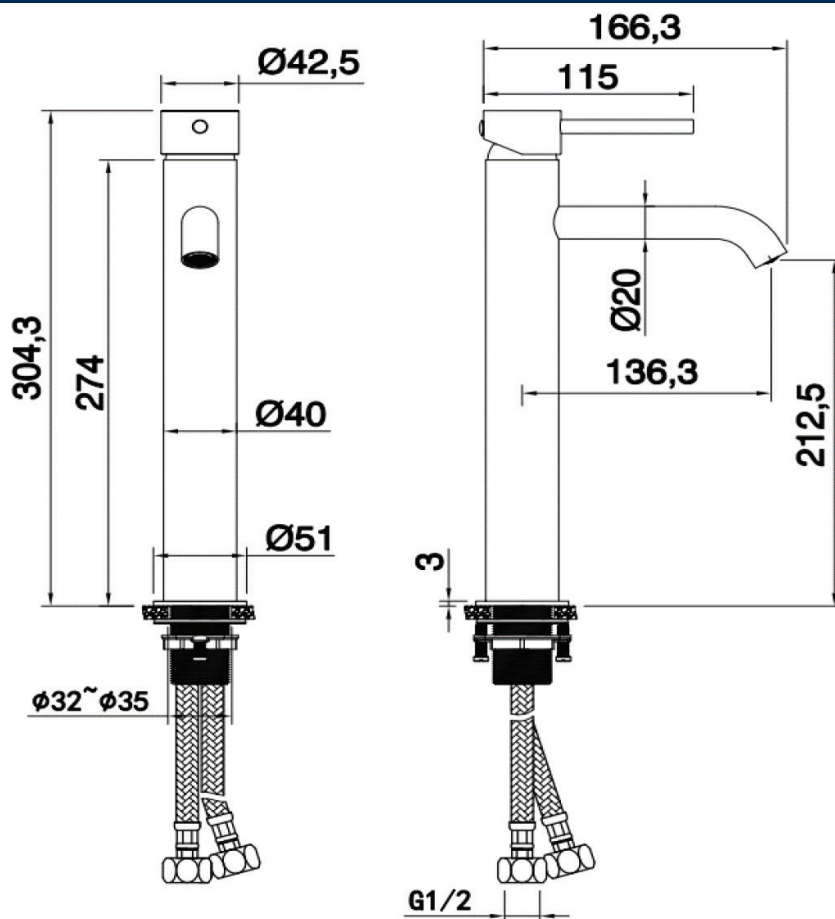

DATA SHEET

THE TUNBRIDGE WELLS
Brassware Co.

Bewl Tall Basin Mono Mixer - Brushed Brass

Product Code: 167.BWTBMBB

Construction: Brass Body (CuZn40Pb2), EN CW617N (equivalent to BS CZ122) Zinc-alloy handle

Finishes: Brushed Brass

Water Pressure: Min. 0.5 bar, Max. 6.0 bar

Plumbing Systems: Suitable for all plumbing systems, Hot and Cold water pressure preferably balanced. Max. supply pressure differential requirement no greater than 5:1

Standards: Complies with BS6920, BS EN200

Cartridge: CITEC 35mm 110° Coolstart Ceramic disc cartridge

Aerator: Neoperl Slim Aerator

Fitting: UK: M10 x 350mm
G½" BSP Female Flexi Tails

Packaging: 43 x 38.5 x 34cm/carton (8 boxes), Dimension: 37.5 x 20.5 x 8cm/box; Weight: 1.56Kg / box

All dimensions are in millimetres unless otherwise stated. The information contained on this page was correct at date of issue. Fitting dimensions are provided as a guide only. Some variation may occur due to manufacturing tolerances. We pursue a policy of continuing improvement in design and performance of our products and so reserve the right to change specifications without prior notice.