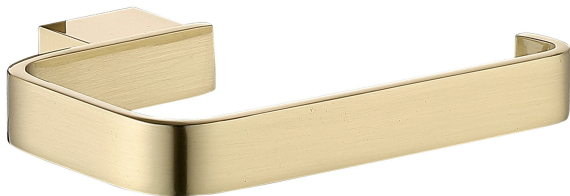

Bedgebury Towel Roll Holder

Chrome: 167.BBTRH

Matt Black: 167.BBTRHBL

Brushed Brass: 167.BBTRHBB

Gunmetal: 167.BBTRHGM

Product Codes: Chrome: 167.BBTRH
Matt Black: 167.BBTRHBL
Brushed Brass: 167.BBTRHBB
Gunmetal: 167.BBTRHGM

Standards: Complies with BS5412, BS EN200

Packaging: 42 x 23 x 35cm/carton (20 boxes),
Dimension: 16 x 11 x 8cm/box,
Weight: 0.32Kg / box

Guarantee: 1 year against
manufacturing faults (Excluding
ceramic or glass parts)