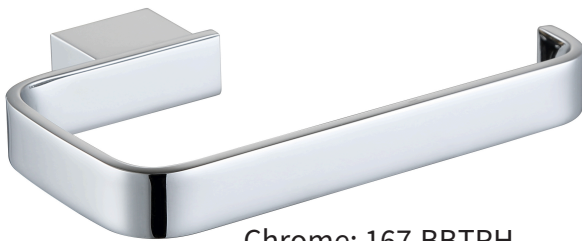

Bedgebury Towel Roll Holder

Chrome: 167.BBTRH

Matt Black: 167.BBTRHBL

Brushed Brass: 167.BBTRHBB

Gunmetal: 167.BBTRHGM

Product Codes: Chrome: 167.BBTRH
Matt Black: 167.BBTRHBL
Brushed Brass: 167.BBTRHBB
Gunmetal: 167.BBTRHGM

Standards: Complies with BS5412, BS EN200

Packaging: 42 x 23 x 35cm/carton (20 boxes),
Dimension: 16 x 11 x 8cm/box,
Weight: 0.32Kg / box

Guarantee: 1 year against
manufacturing faults (Excluding
ceramic or glass parts)