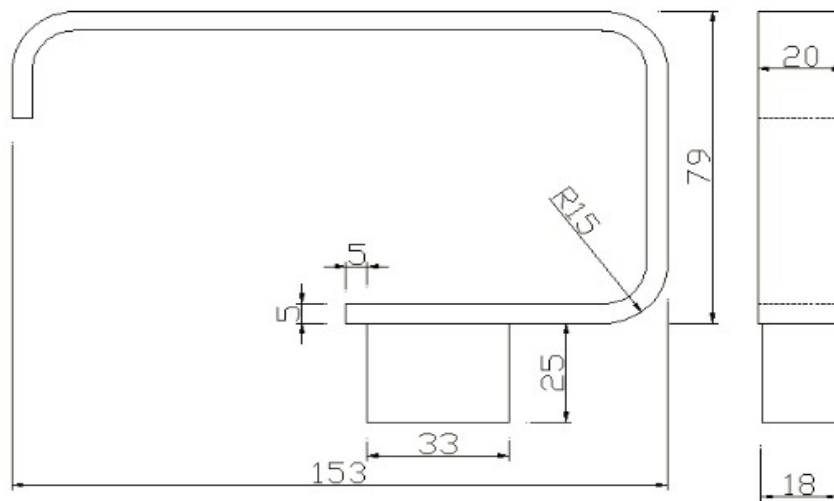

Bedgebury Towel Roll Holder

Chrome: 167.BBTRH

Matt Black: 167.BBTRHBL

Brushed Brass: 167.BBTRHBB

Gunmetal: 167.BBTRHGM

Product Codes: Chrome: 167.BBTRH
Matt Black: 167.BBTRHBL
Brushed Brass: 167.BBTRHBB
Gunmetal: 167.BBTRHGM

Standards: Complies with BS5412, BS EN200

Packaging: 42 x 23 x 35cm/carton (20 boxes),
Dimension: 16 x 11 x 8cm/box,
Weight: 0.32Kg / box

Guarantee: 1 year against
manufacturing faults (Excluding
ceramic or glass parts)

All dimensions are in millimetres unless otherwise stated. The information contained on this page was correct at date of issue. Fitting dimensions are provided as a guide only. Some variation may occur due to manufacturing tolerances. We pursue a policy of continuing improvement in design and performance of our products and so reserve the right to change specifications without prior notice.