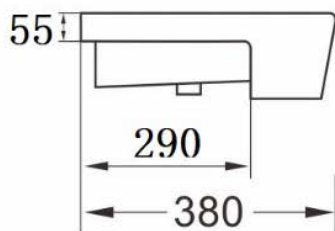

DATA SHEET

Artesan®

Annabel Square 500mm Semi Recessed Basin

CODE:	134.ASSRB50
TAP HOLE:	1TH
SIZE:	509 (W) x 425mm (D)
WEIGHT:	15KG
MATERIAL:	Vitreous China
COLOUR:	White
NOTES:	Excludes Furniture Unit, Tap and Waste

All dimensions are in millimetres unless otherwise stated. The information contained on this page was correct at date of issue. Fitting dimensions are provided as a guide only. Some variation may occur due to manufacturing tolerances. We pursue a policy of continuing improvement in design and performance of our products and so reserve the right to change specifications without prior notice.