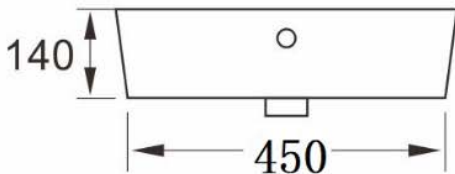

DATA SHEET

Artesan®

Annabel Square 500mm Semi Recessed Basin

CODE:	134.ASSRB50
TAP HOLE:	1TH
SIZE:	509 (W) x 425mm (D)
WEIGHT:	15KG
MATERIAL:	Vitreous China
COLOUR:	White
NOTES:	Excludes Furniture Unit, Tap and Waste

All dimensions are in millimetres unless otherwise stated. The information contained on this page was correct at date of issue. Fitting dimensions are provided as a guide only. Some variation may occur due to manufacturing tolerances. We pursue a policy of continuing improvement in design and performance of our products and so reserve the right to change specifications without prior notice.