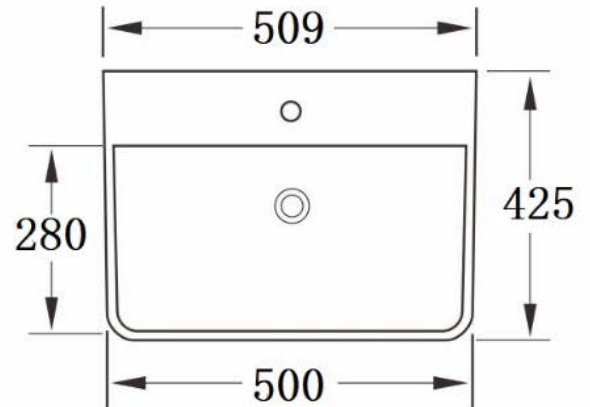

DATA SHEET

Artesan®

Annabel Square 500mm Semi Recessed Basin

CODE:	134.ASSRB50
TAP HOLE:	1TH
SIZE:	509 (W) x 425mm (D)
WEIGHT:	15KG
MATERIAL:	Vitreous China
COLOUR:	White
NOTES:	Excludes Furniture Unit, Tap and Waste

All dimensions are in millimetres unless otherwise stated. The information contained on this page was correct at date of issue. Fitting dimensions are provided as a guide only. Some variation may occur due to manufacturing tolerances. We pursue a policy of continuing improvement in design and performance of our products and so reserve the right to change specifications without prior notice.