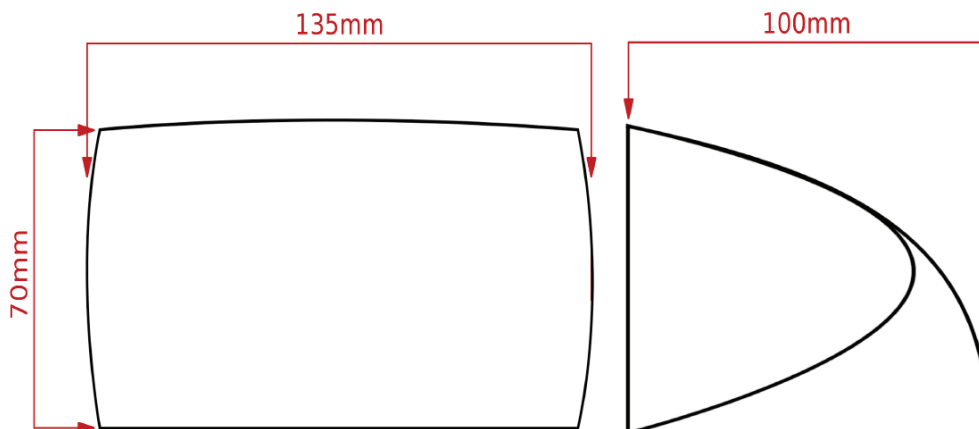

128.TRHB Base 304 Grade Brushed Stainless Steel Single Flap Toilet Roll Holder

Product Code: 128.TRHB

Dimensions: 70(H) x 135(W) x 100(D)mm

Capacity: 1 x Toilet roll

- Brushed Stainless Steel finish
- 304 Grade Stainless Steel
- Wall Mounted