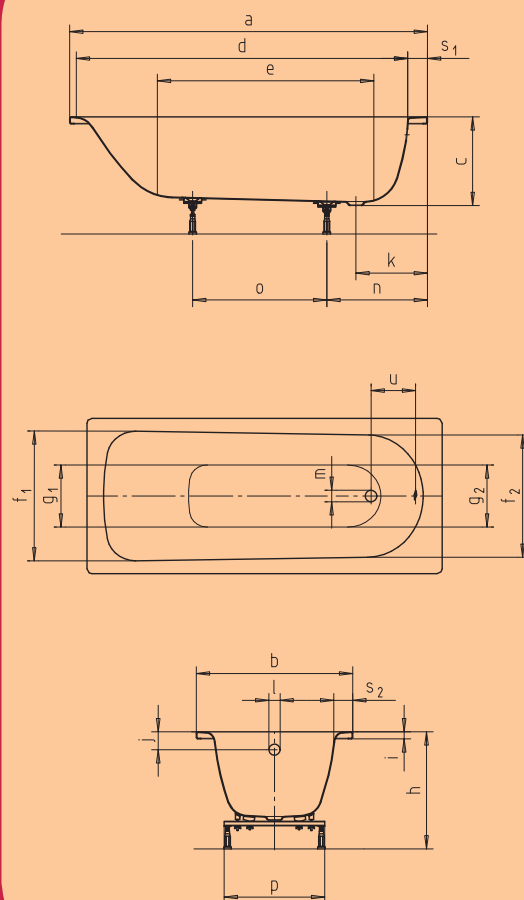

**Eurowa bathtubs
made of steel enamel**

- single-seater bathtub available in 4 size options
- standard gauge steel
- classic rectangular design
- available in white or pergamon
- burnt in anti-slip options
- bolt on leg set
- available with or without 2 tap holes
- can be supplied pre drilled for grips
- Eco variant also available – model 313 (130 litres)

Model		309	310	311	312
		140/70	150/70	160/70	170/70
External length	a	1400 mm	1500 mm	1600 mm	1700 mm
External width	b	700 mm	700 mm	700 mm	700 mm
Depth	c	390 mm	390 mm	390 mm	390 mm
Internal length (top)	d	1230 mm	1330 mm	1430 mm	1530 mm
Internal length (bottom)	e	850 mm	950 mm	1050 mm	1150 mm
Internal width (top)	f1; f2	550; 530 mm	550; 530 mm	550; 530 mm	550; 530 mm
Internal width (bottom)	g1; g2	390; 350 mm	390; 350 mm	390; 350 mm	390; 350 mm
Height with feet	h	515-535 mm	515-535 mm	515-535 mm	515-535 mm
Height of rim	i	32 mm	32 mm	32 mm	32 mm
Distance top edge to centre of overflow hole	j	65 mm	72 mm	70 mm	63 mm
Distance tub edge (foot) to centre of drain hole	k	310 mm	320 mm	310 mm	310 mm
Diameter of overflow hole	l	52 mm	52 mm	52 mm	52 mm
Diameter of drain hole	m	52 mm	52 mm	52 mm	52 mm
Distance foot end of tub edge to centre of base	n	455 mm	445 mm	452,5 mm	450 mm
Distance between the feet	o	445 mm	555 mm	600 mm	740 mm
Max. width of feet	p	380 mm	380 mm	380 mm	380 mm
Width of rim (foot end; lengthwise)	s1; s2	85; 75 mm	85; 75 mm	85; 75 mm	85; 75 mm
Distance between centre holes	u	212 mm	212 mm	212 mm	212 mm
Water volume in litres		121	131	142	156
Anti-slip		∅ 288 mm	∅ 288 mm	∅ 288 mm	∅ 288 mm