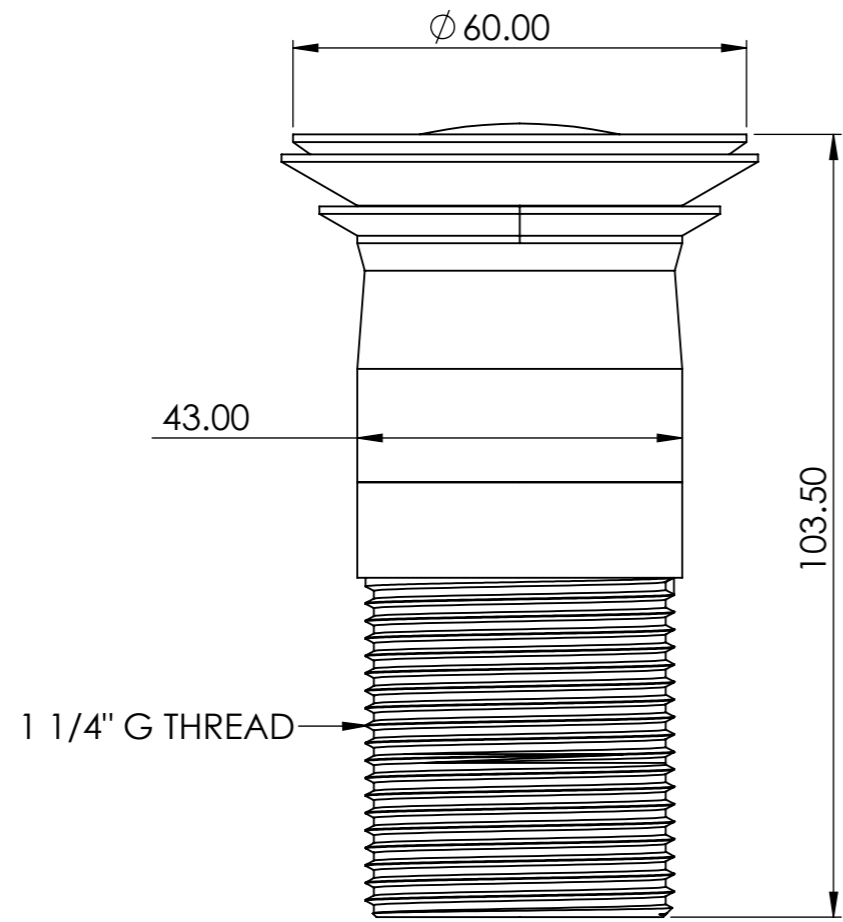

Gunmetal Grey: 09.USBWTOPFIXGM

Construction:

Stainless steel

Waste Type:

Click-clack push button

Outlet thread size:

32mm (1¹/₄"

Connection type:

Male thread

Guarantee:

1 year against manufacturing faults
(excluding serviceable parts)

Related Standards UKCA:

BS EN 274-1:2002

Gunmetal Grey

			DO NOT SCALE DRAWING	REVISION: 1
UNLESS OTHERWISE SPECIFIED: DIMENSIONS ARE IN MILLIMETERS				
	NAME	DATE	TITLE: BASIN UNSLOTTED	
DRAWN	Liam	08/02/2024		
CHK'D				
APPV'D				
MATERIAL: STATED			DWG NO.	A3
			SCALE:1:1	SHEET 2 OF 2