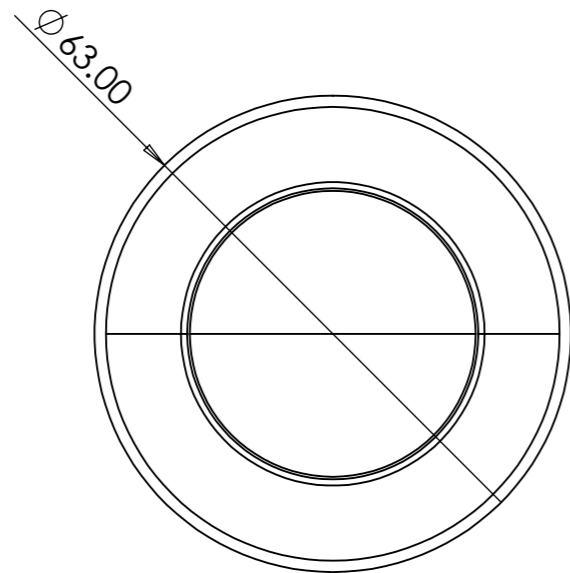

Gunmetal Grey: 09.USBWTOPFIXGM

Construction:

Stainless steel

Waste Type:

Click-clack push button

Outlet thread size:

32mm (1¹/₄"

Connection type:

Male thread

Guarantee:

1 year against manufacturing faults
(excluding serviceable parts)

Related Standards UKCA:

BS EN 274-1:2002

Gunmetal Grey

			DO NOT SCALE DRAWING	REVISION: 1
UNLESS OTHERWISE SPECIFIED: DIMENSIONS ARE IN MILLIMETERS				
	NAME	DATE	TITLE: BASIN UNSLOTTED	
DRAWN	Liam	08/02/2024		
CHK'D				
APPV'D				
MATERIAL: STATED			DWG NO.	A3
			SCALE:1:1	SHEET 2 OF 2