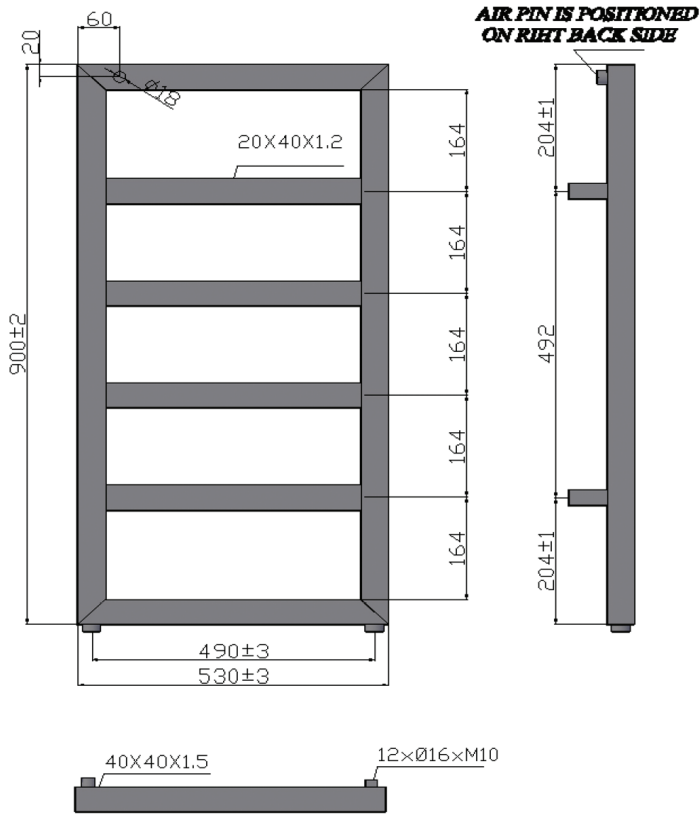

Code	Finish	Height (mm)	Length (mm)	Depth (mm)	Pipe Centres (mm)	Output (Watts)	Output (BTUs)	Weight (kg)
02.PBTR59C	Chrome	900	530	100	490	222	757	7.1
02.PBTR513C	Chrome	1300	530	100	490	325	1108	10.5
02.PBTR59B	Black	900	530	100	490	335	1114	7.1
02.PBTR513B	Black	1300	530	100	490	491	1676	10.5

All dimensions are in millimetres unless otherwise stated. The information contained on this page was correct at date of issue. Fitting dimensions are provided as a guide only. Some variation may occur due to manufacturing tolerances. We pursue a policy of continuing improvement in design and performance of our products and so reserve the right to change specifications without prior notice.

02.PBTR59C
02.PBTR513C
02.PBTR59B
02.PBTR513B

THE TUNBRIDGE WELLS
Brassware Co.

900 x 500mm

1300 x 500mm